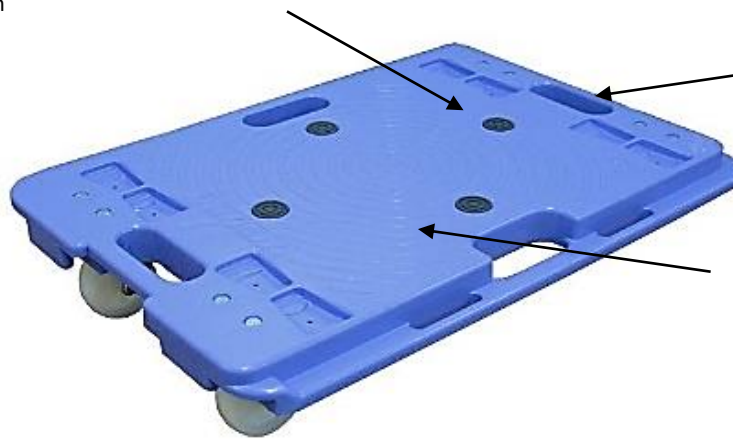

## Plastic Dolly PD 150

**SILENT MASTER**  
HANSEN®

Rubber pads prevent the cargo from sliding

Can be put together in length and width with a smart "click-system"

When the plastic Dolly's is not in use they can be easily stacked on top of each other

Built-in handles

The plastic plate does not rust and is easy to clean

Smooth-running, quiet and non-marking wheels makes the trolley can run anywhere

Item number	DB - Nummer	L x B Total mm	High	Wheels	Weight	Loadcap. Kg/Ltr	EAN
142645		600 x 400 mm	120 mm	Massive 75 mm	3,4 kg	150 kg	5701747 - 026456