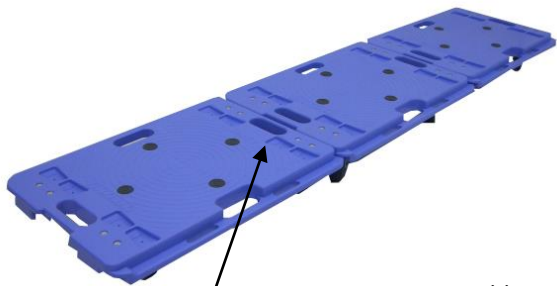

## Plastic Dolly PD 150

**SILENT MASTER**  
HANSEN®

Rubber pads prevent the cargo from sliding

Can be put together in length and width with a smart "click-system"

When the plastic Dolly's is not in use they can be easily stacked on top of each other

Built-in handles

The plastic plate does not rust and is easy to clean

Smooth-running, quiet and non-marking wheels makes the trolley can run anywhere

Item number	DB - Nummer	L x B Total mm	High	Wheels	Weight	Loadcap. Kg/Ltr	EAN
142645		600 x 400 mm	120 mm	Massive 75 mm	3,4 kg	150 kg	5701747 - 026456