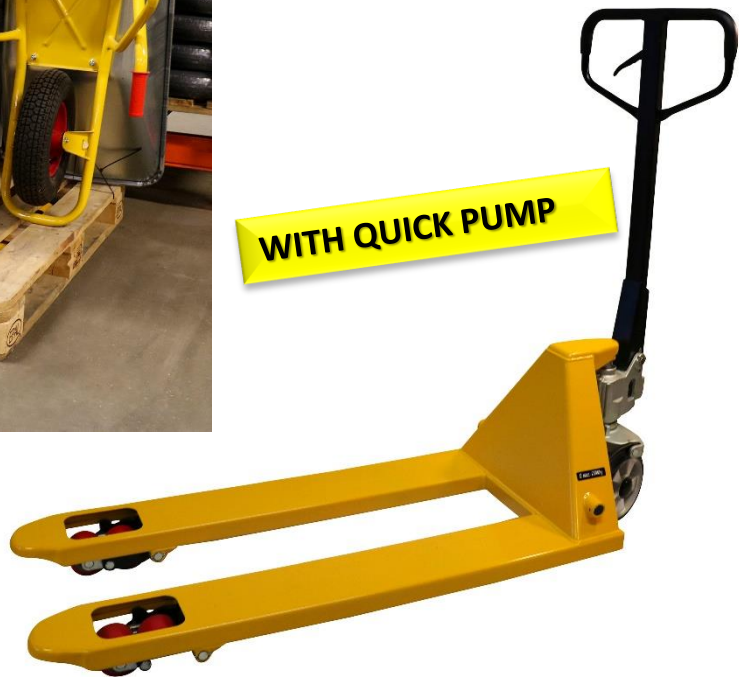

## Hand Pallet Truck Quick Lift PQL 2500

**ALWAYS  
IN STOCK**

**WITH QUICK PUMP**

Iten No.	Lifting height max/min (mm)	H x B Total mm	Length mm	Wheels	Powder coated	Weight	Load capacity Kg/Ltr	EAN
146202	115/85	1230 x 540	1150	Polyurethan	Yellow RAL 1004	76 kg	2500 kg	5701747 - 062027